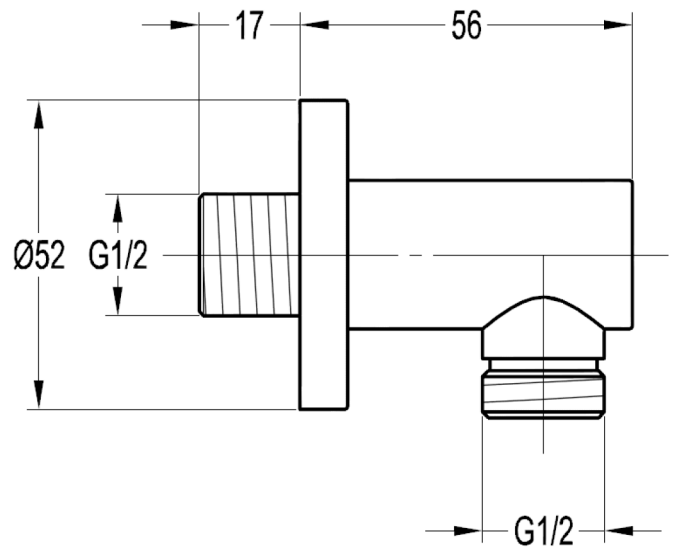

KISO ROUND WALL OUTLET ELBOW

Category:	showers	Code:	INS37019
Type:	shower heads, arms and wall outlet elbows	Range:	Kiso
Weight:	0.21	Volume:	0.00
Guarantee:	Manufacturing - 10 years Working parts - 1 year	EAN:	5060516860920

Dimensions are in millimetres except thread sizes which are BSP imperial.

Features

Notes

Our guarantee is subject to the product having been installed, used and maintained in accordance with our instructions. All working parts (such as hinges, ceramic disks, cartridges, seals and cistern fittings), which are subject to normal wear and tear, are covered for 12 months from proof of purchase date. Our guarantee applies to the original purchaser and is nontransferable. Our guarantee is only applicable in the UK and ROI. This does not affect your statutory rights.